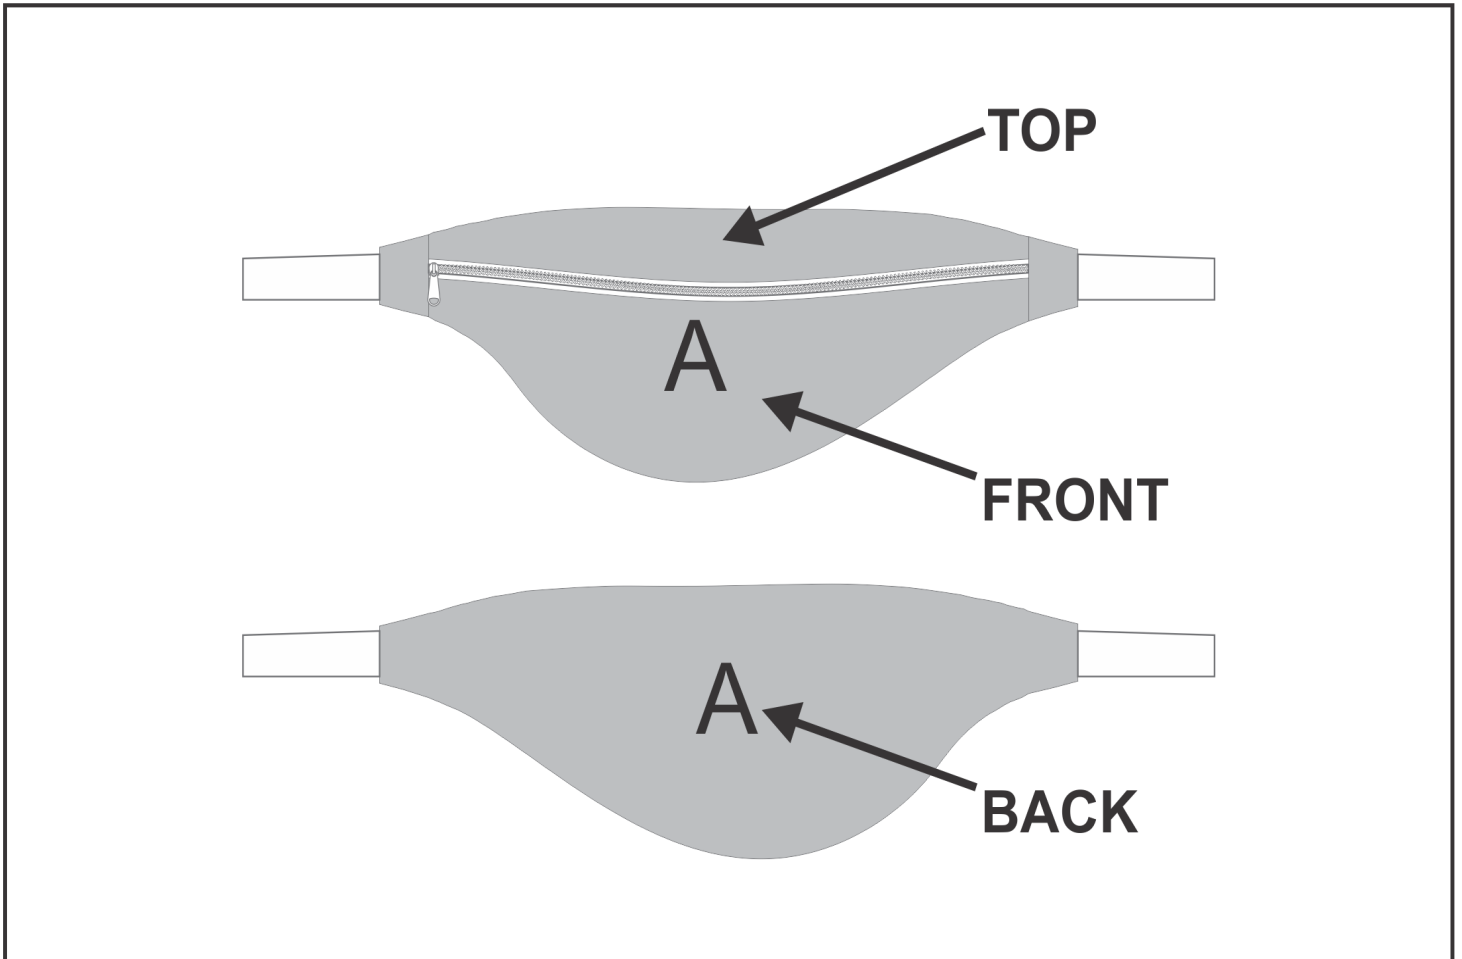

# SG-HP-76-G

PPS Hoppla Ballito Waist Bag

## Need to know:

Includes 1-Position Sublimation (setup fees apply)

- Please Note: We cannot guarantee 100% logo Alignment on all Brandable Panels.

## Branding Options:

Position	Branding Method (Branding Code)	No. of Colours	Dimension
A	Custom Sublimation A (CPSUB-A)	Full Colour	552mm wide x 426mm high